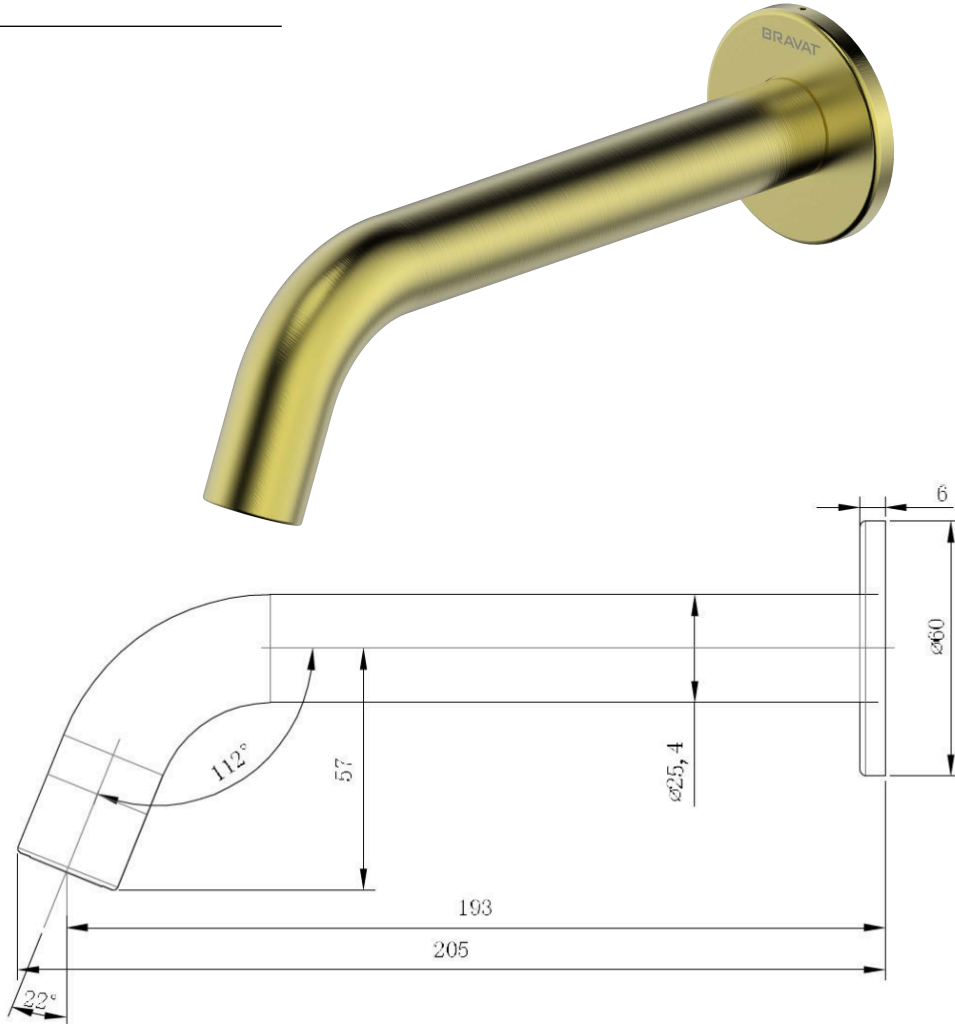

BRAVAT

BY DIETSCHKE  1873

BST190BB

Bath Spout *G1/2 Female Thread

FINISH: Brushed Brass

CONSTRUCTION: Super Brass

CONNECTION: 1/2Ø Female Connection

WORKING PRESSURES: 150 - 500 Kpa

OPERATING TEMPERATURE: 5°C - 70°C

Warranty: 15 Years Warranty & Lifetime on cartridge* (Terms & Conditions Apply)

Bravat Care: For all domestic tap ware products include a 5 Year Parts and Labour warranty & Lifetime on Cartridge replacement* (Terms & Conditions Apply)